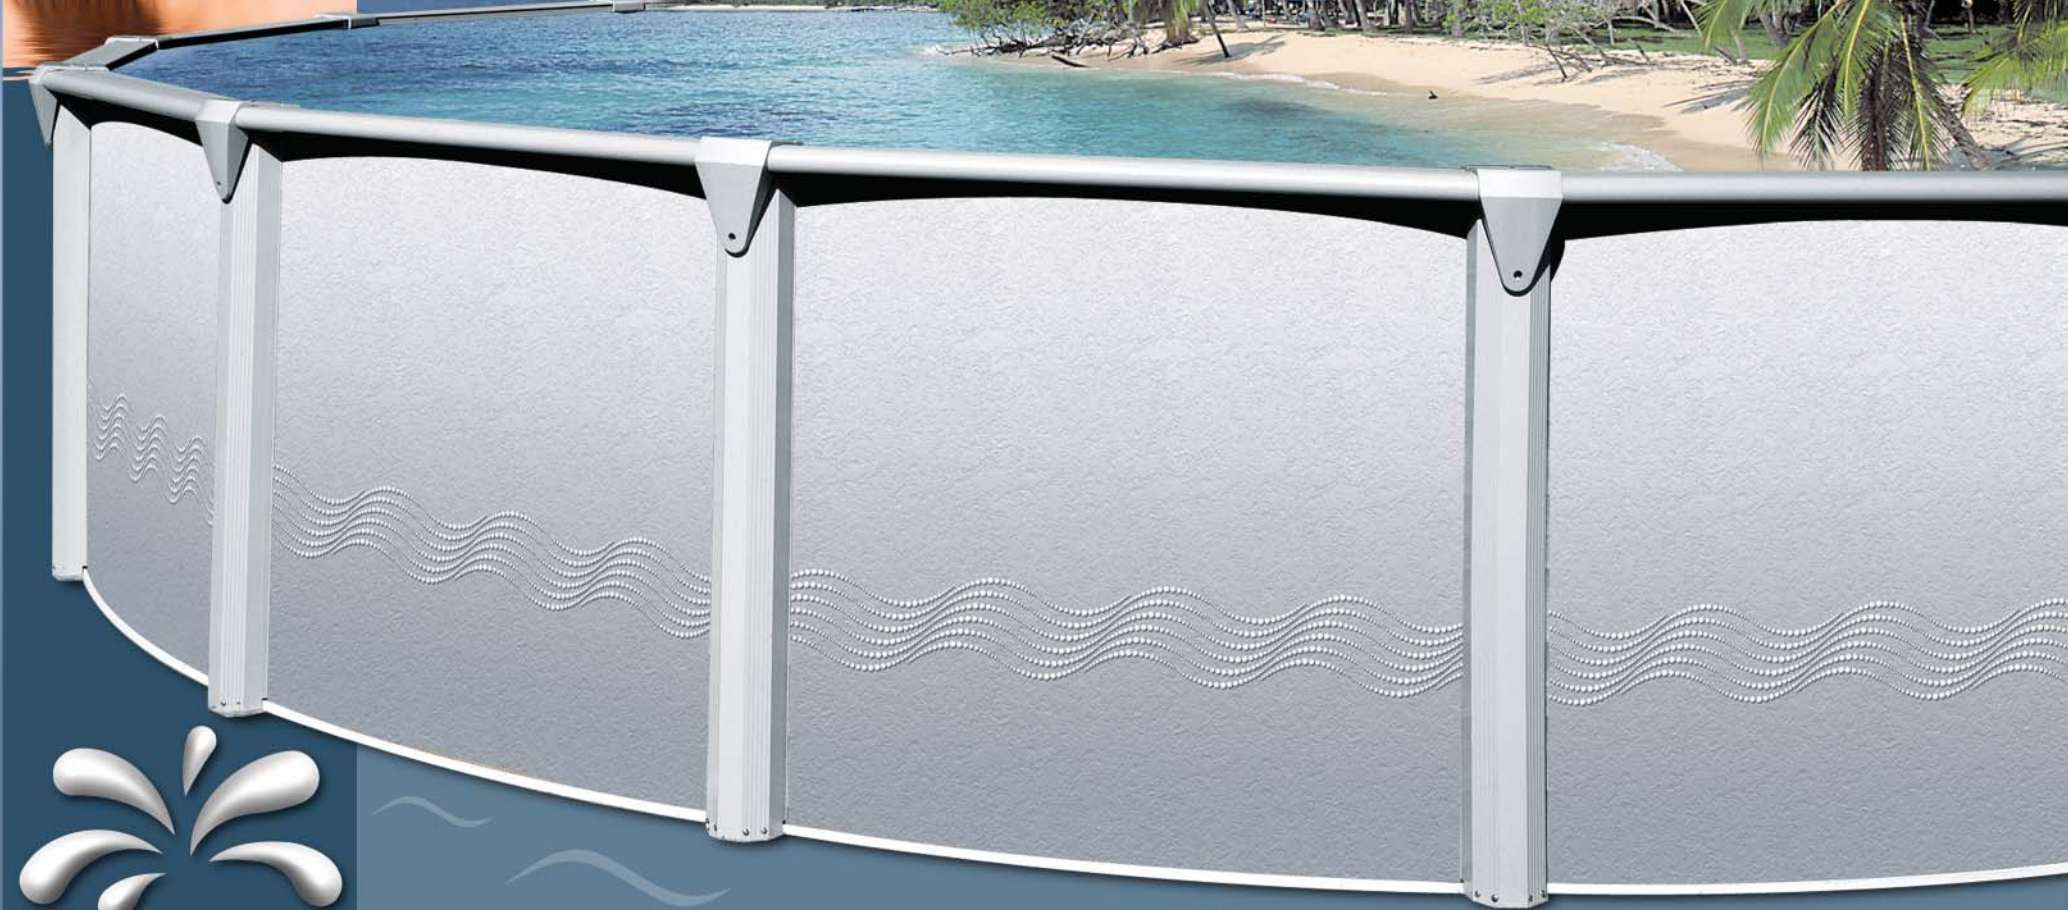

Oxford

SWIM'N PLAY, INC.
Makers of Fine Above Ground Pools®

Extruded Aluminum

OXFORD

Extruded Aluminum Frame Pool

SWIM'N PLAY, INC.
Makers of Fine Above Ground Pools®

ROUND POOLS

- 8 ft. x 52 in.
- 12 ft. x 52 in.
- 15 ft. x 52 in.
- 18 ft. x 52 in.
- 21 ft. x 52 in.
- 24 ft. x 52 in.
- 27 ft. x 52 in.
- 30 ft. x 52 in.
- 33 ft. x 52 in.

OVAL POOLS

- 18 ft. x 12 ft. x 52 in.
- 24 ft. x 12 ft. x 52 in.
- 24 ft. x 15 ft. x 52 in.
- 30 ft. x 15 ft. x 52 in.
- 33 ft. x 18 ft. x 52 in.
- 45 ft. x 18 ft. x 52 in.

SLIM STYLE OVAL POOLS

- 12 ft. x 8 ft. x 52 in.
- 15 ft. x 10 ft. x 52 in.
- 18 ft. x 12 ft. x 52 in.
- 24 ft. x 12 ft. x 52 in.
- 24 ft. x 15 ft. x 52 in.
- 30 ft. x 15 ft. x 52 in.
- 33 ft. x 18 ft. x 52 in.