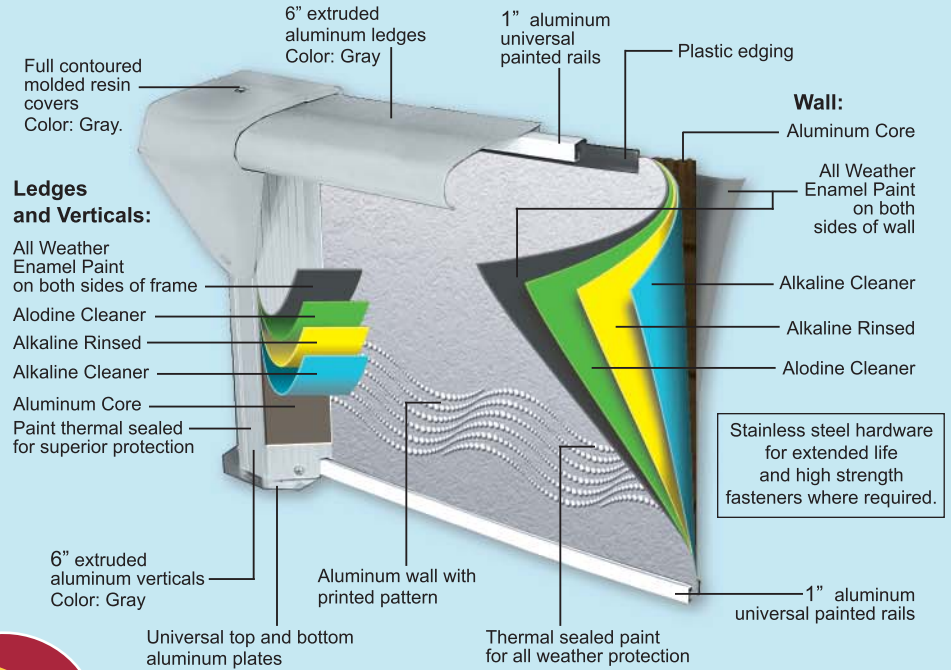

50 Year
Limited Warranty
First 3 seasons no charge for parts

For the best care of your pool we suggest the best Swim'n Play Accessories

Swim'n Play, Inc.
313 Regina Avenue
Rahway, NJ 07065
Phone: (732) 574-1500
Fax: (732) 574-1551
E-mail: info@swimnplay.com

Swim'n Play Authorized Dealer:

WARNING! POOLS ARE NOT DESIGNED FOR DIVING OR JUMPING! ADULT SUPERVISION REQUIRED!

Manufacturer reserves the right to alter specifications without notice. All pool sizes are approximate.

Part # 430183-10