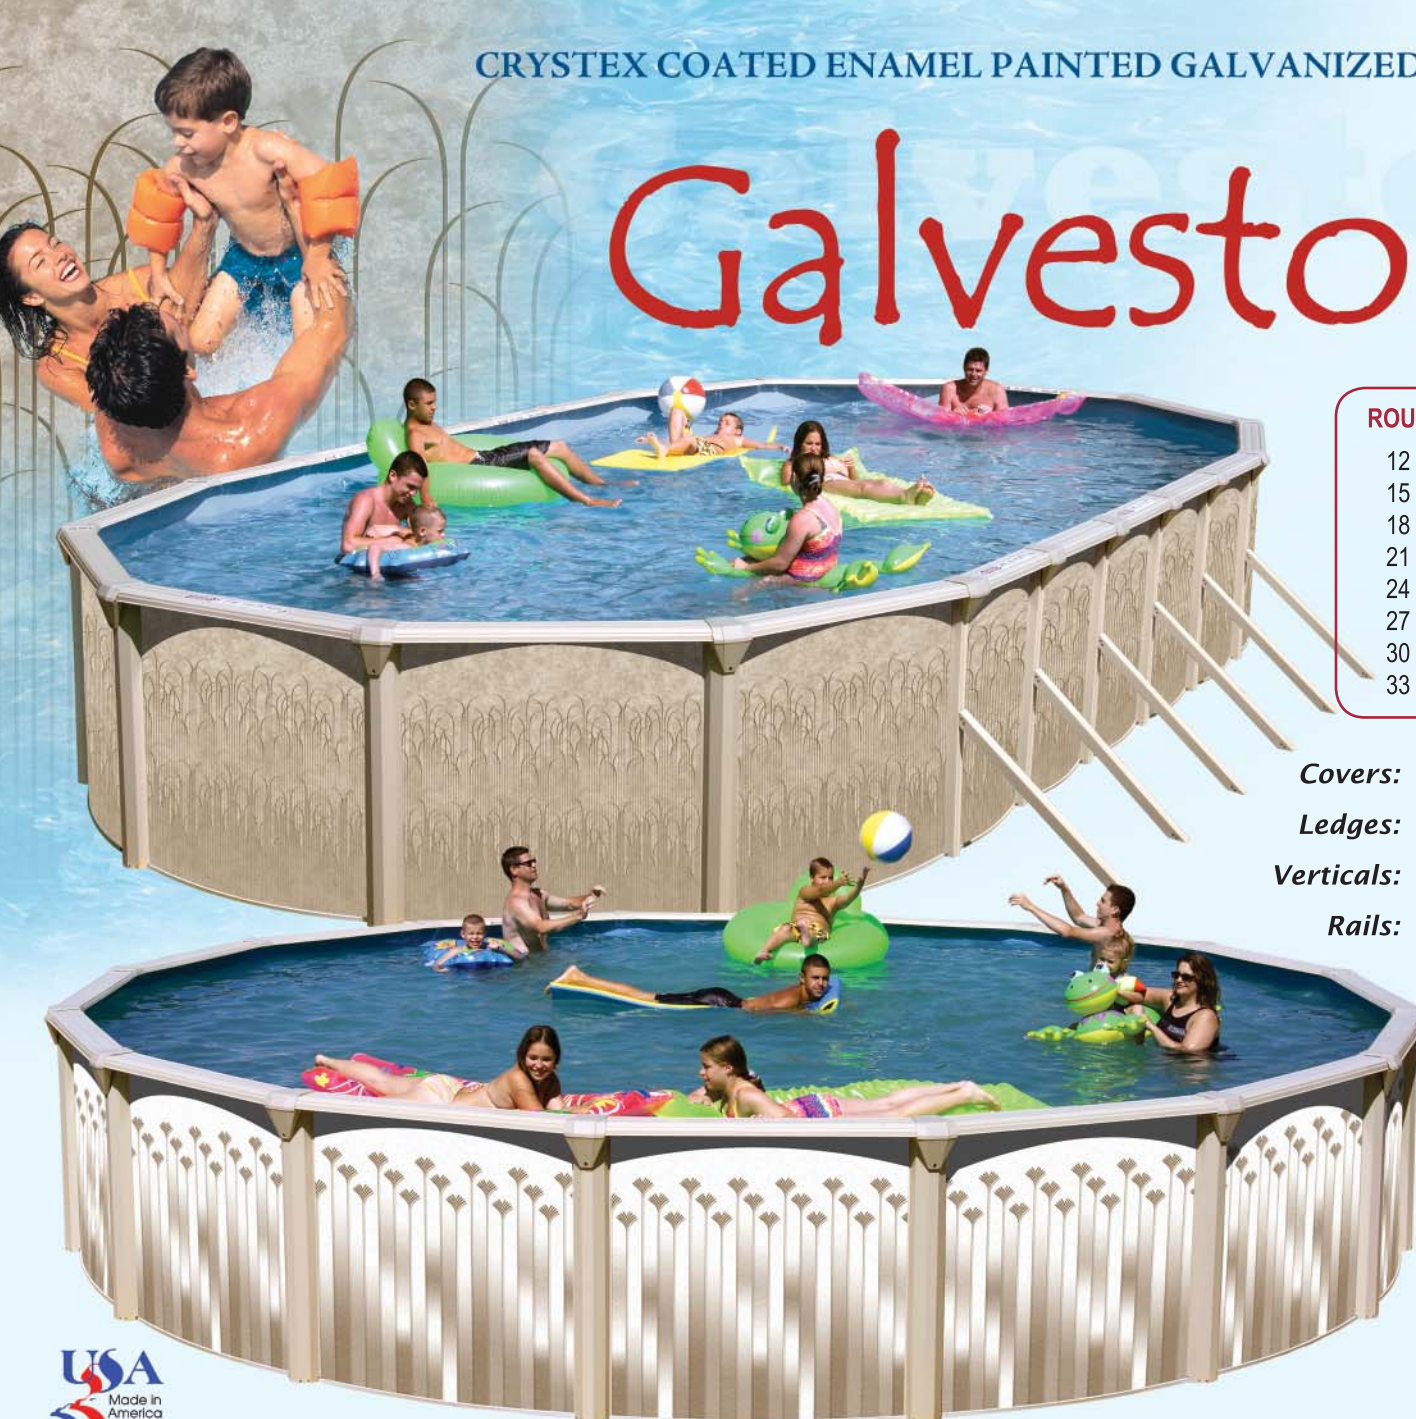

Galveston

CRYSTEX® COATED GALVANIZED STEEL

SWIM'N PLAY, INC.
Makers of Fine Above Ground Pools®

CRYSTEX COATED ENAMEL PAINTED GALVANIZED STEEL FRAME

Galveston

ROUND POOLS

- 12 ft. x 52 in.
- 15 ft. x 52 in.
- 18 ft. x 52 in.
- 21 ft. x 52 in.
- 24 ft. x 52 in.
- 27 ft. x 52 in.
- 30 ft. x 52 in.
- 33 ft. x 52 in.

BUTTRESS OVAL POOLS

- 18 ft. x 12 ft. x 52 in.
- 24 ft. x 12 ft. x 52 in.
- 24 ft. x 15 ft. x 52 in.
- 30 ft. x 15 ft. x 52 in.
- 33 ft. x 18 ft. x 52 in.
- 39 ft. x 18 ft. x 52 in.
- 45 ft. x 18 ft. x 52 in.

SLIM STYLE OVAL POOLS

- 18 ft. x 12 ft. x 52 in.
- 24 ft. x 12 ft. x 52 in.
- 24 ft. x 15 ft. x 52 in.
- 30 ft. x 15 ft. x 52 in.
- 33 ft. x 18 ft. x 52 in.
- 39 ft. x 18 ft. x 52 in.
- 45 ft. x 18 ft. x 52 in.

Wall: Crystex coated galvanized steel wall with Dune Sawgrass pattern or Dune Palm pattern.

Color: Dune frame and wall.

Hardware: Stainless steel hardware for extended life and high strength steel fasteners where required.